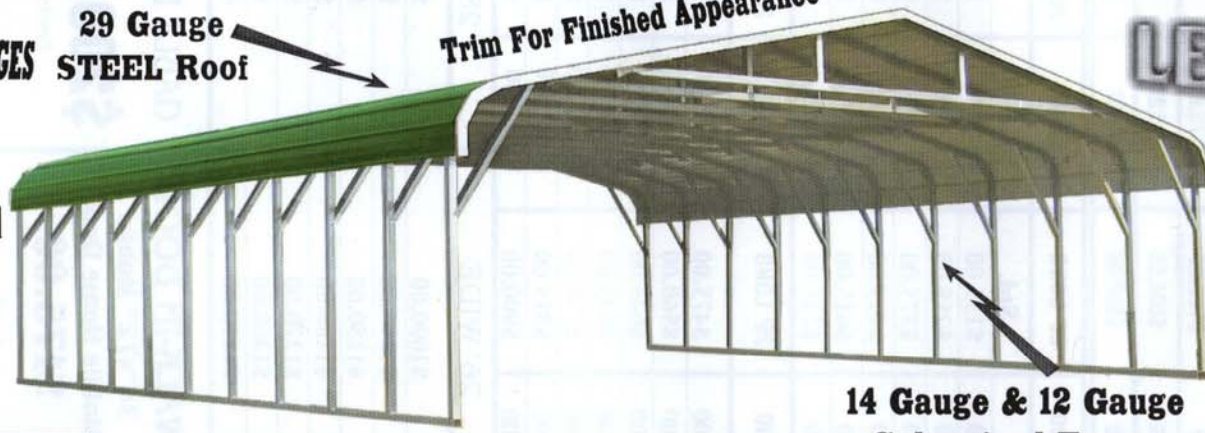

**CUSTOM SIZES/COLORS  
AVAILABLE  
CALL YOUR DEALER**

**TNT  
CARPORTS  
INC.  
CERTIFIED CARPORTS  
TRIPLE WIDE CARPORTS**

**FREE DELIVERY  
AND  
INSTALLATION  
on your  
LEVEL LAND**

Tel. [REDACTED]

**ALL KINDS OF CLOSED GARAGES** 29 Gauge STEEL Roof

Trim For Finished Appearance

**NOTICE:**  
Length-Wise Frame is 1 Ft.  
Shorter Than Roof; except vertical  
carports.

**2 1/4" 12 Gauge  
20 Year Warranty  
6 Ft. Legs**

**14 Gauge & 12 Gauge  
Galvanized Frame**